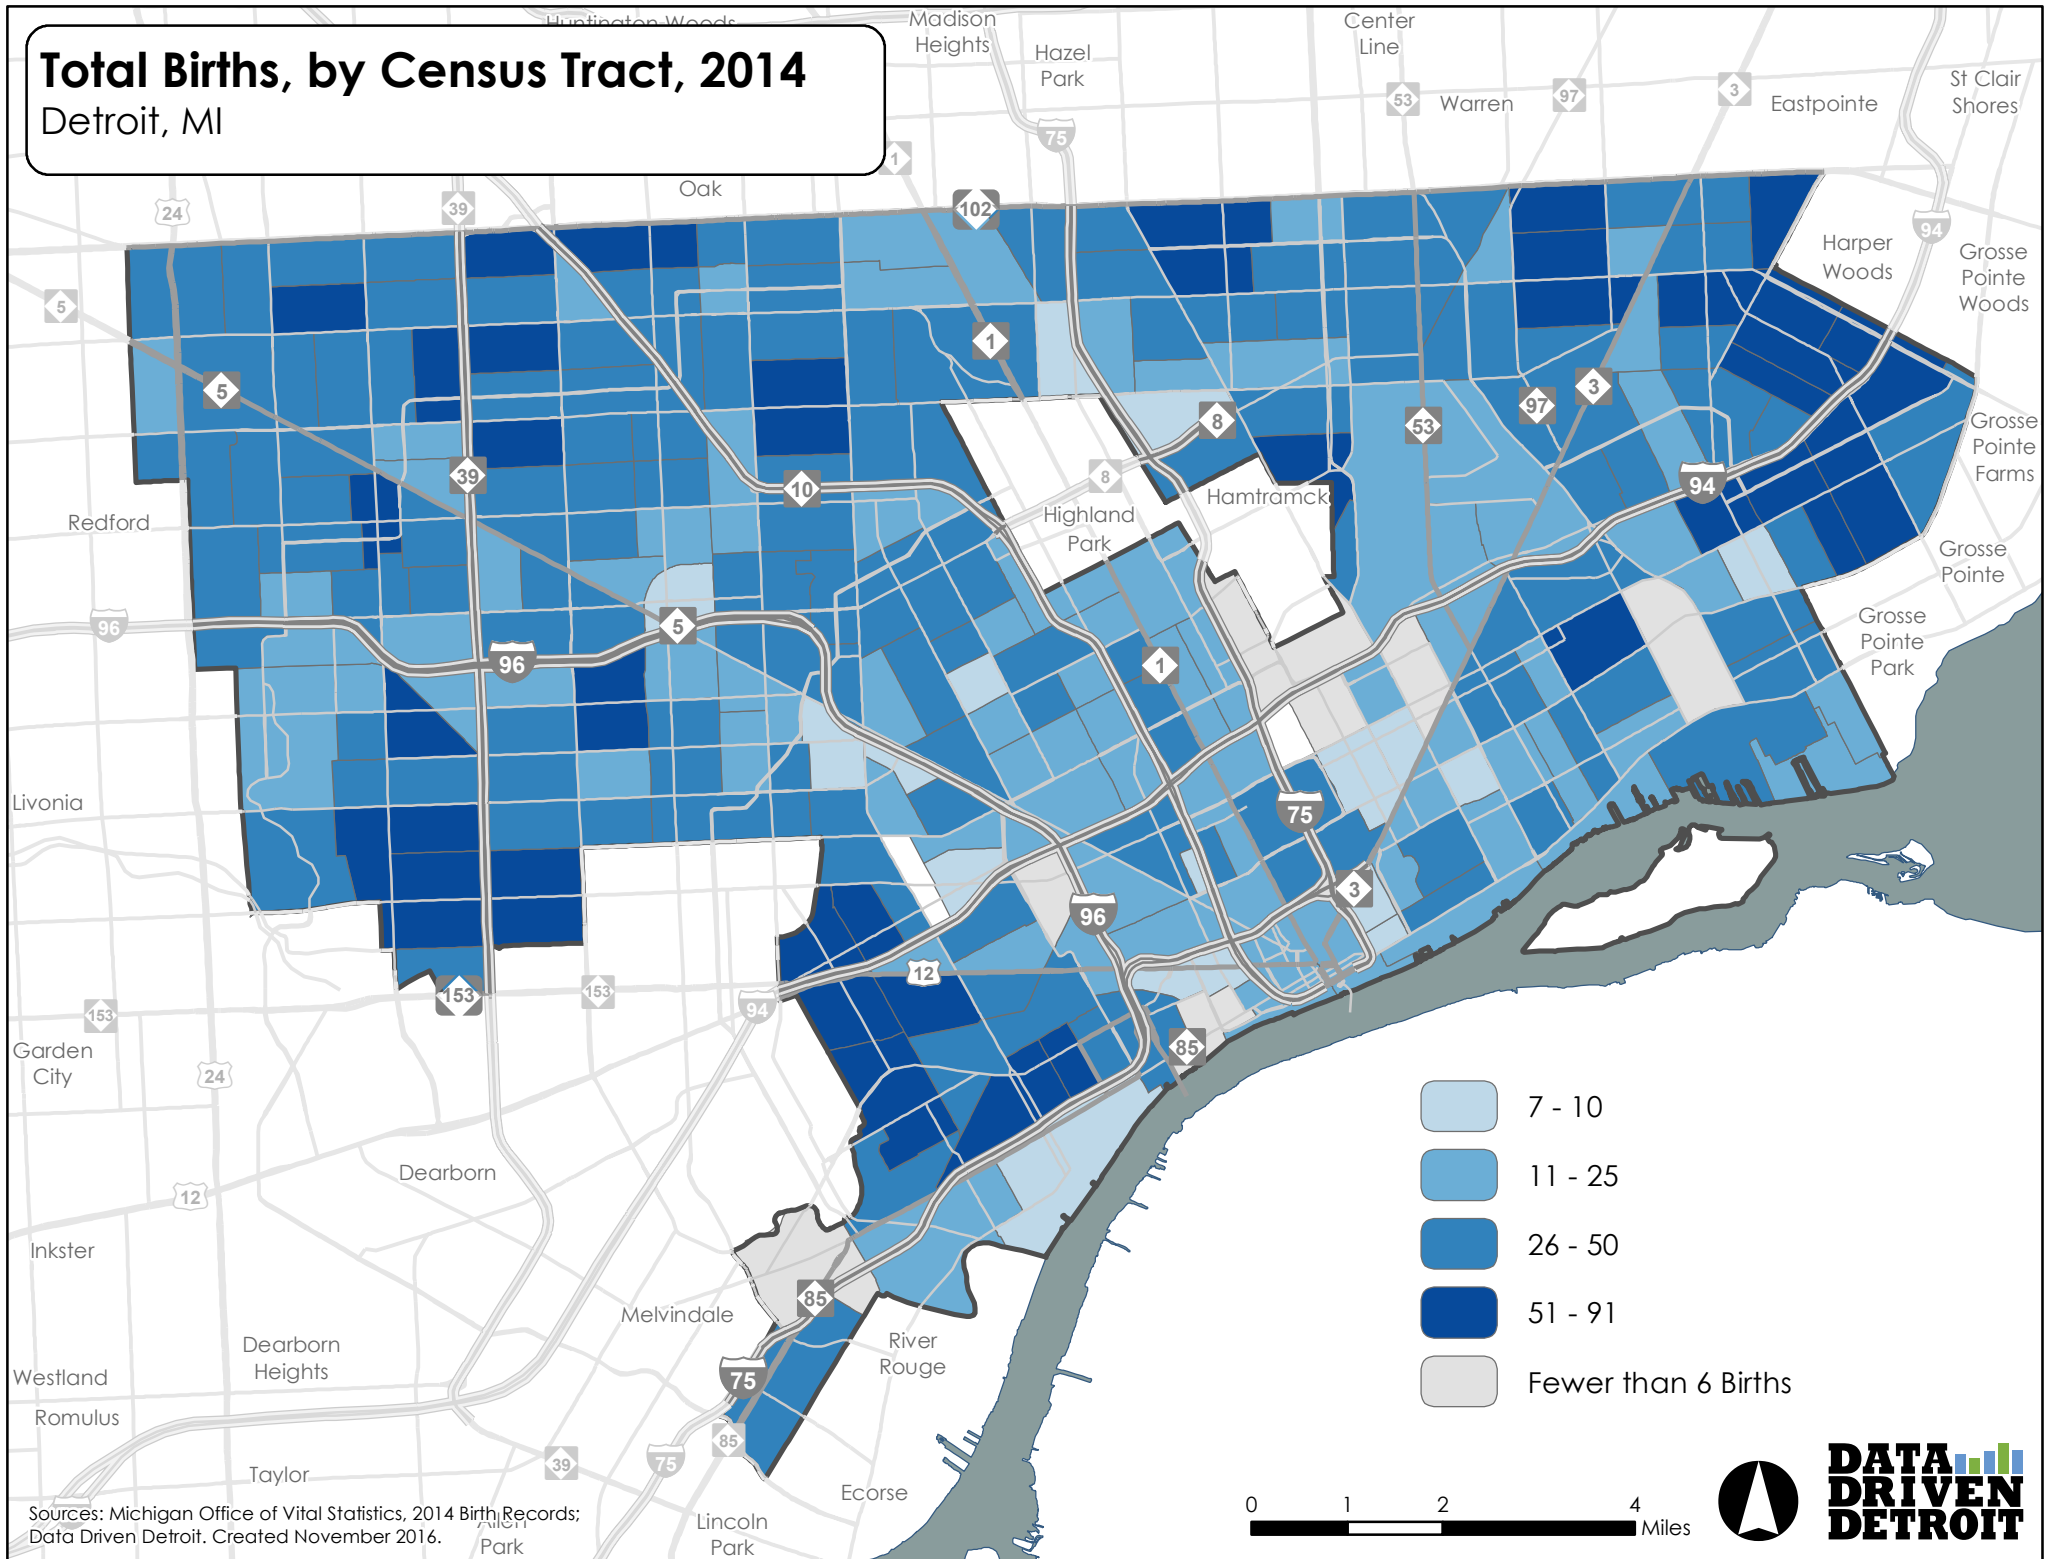

# Total Births, by Census Tract, 2014

Detroit, MI

Sources: Michigan Office of Vital Statistics, 2014 Birth Records; Data Driven Detroit. Created November 2016.

0 1 2 4 Miles

**DATA**  
**DRIVEN**  
**DETROIT**