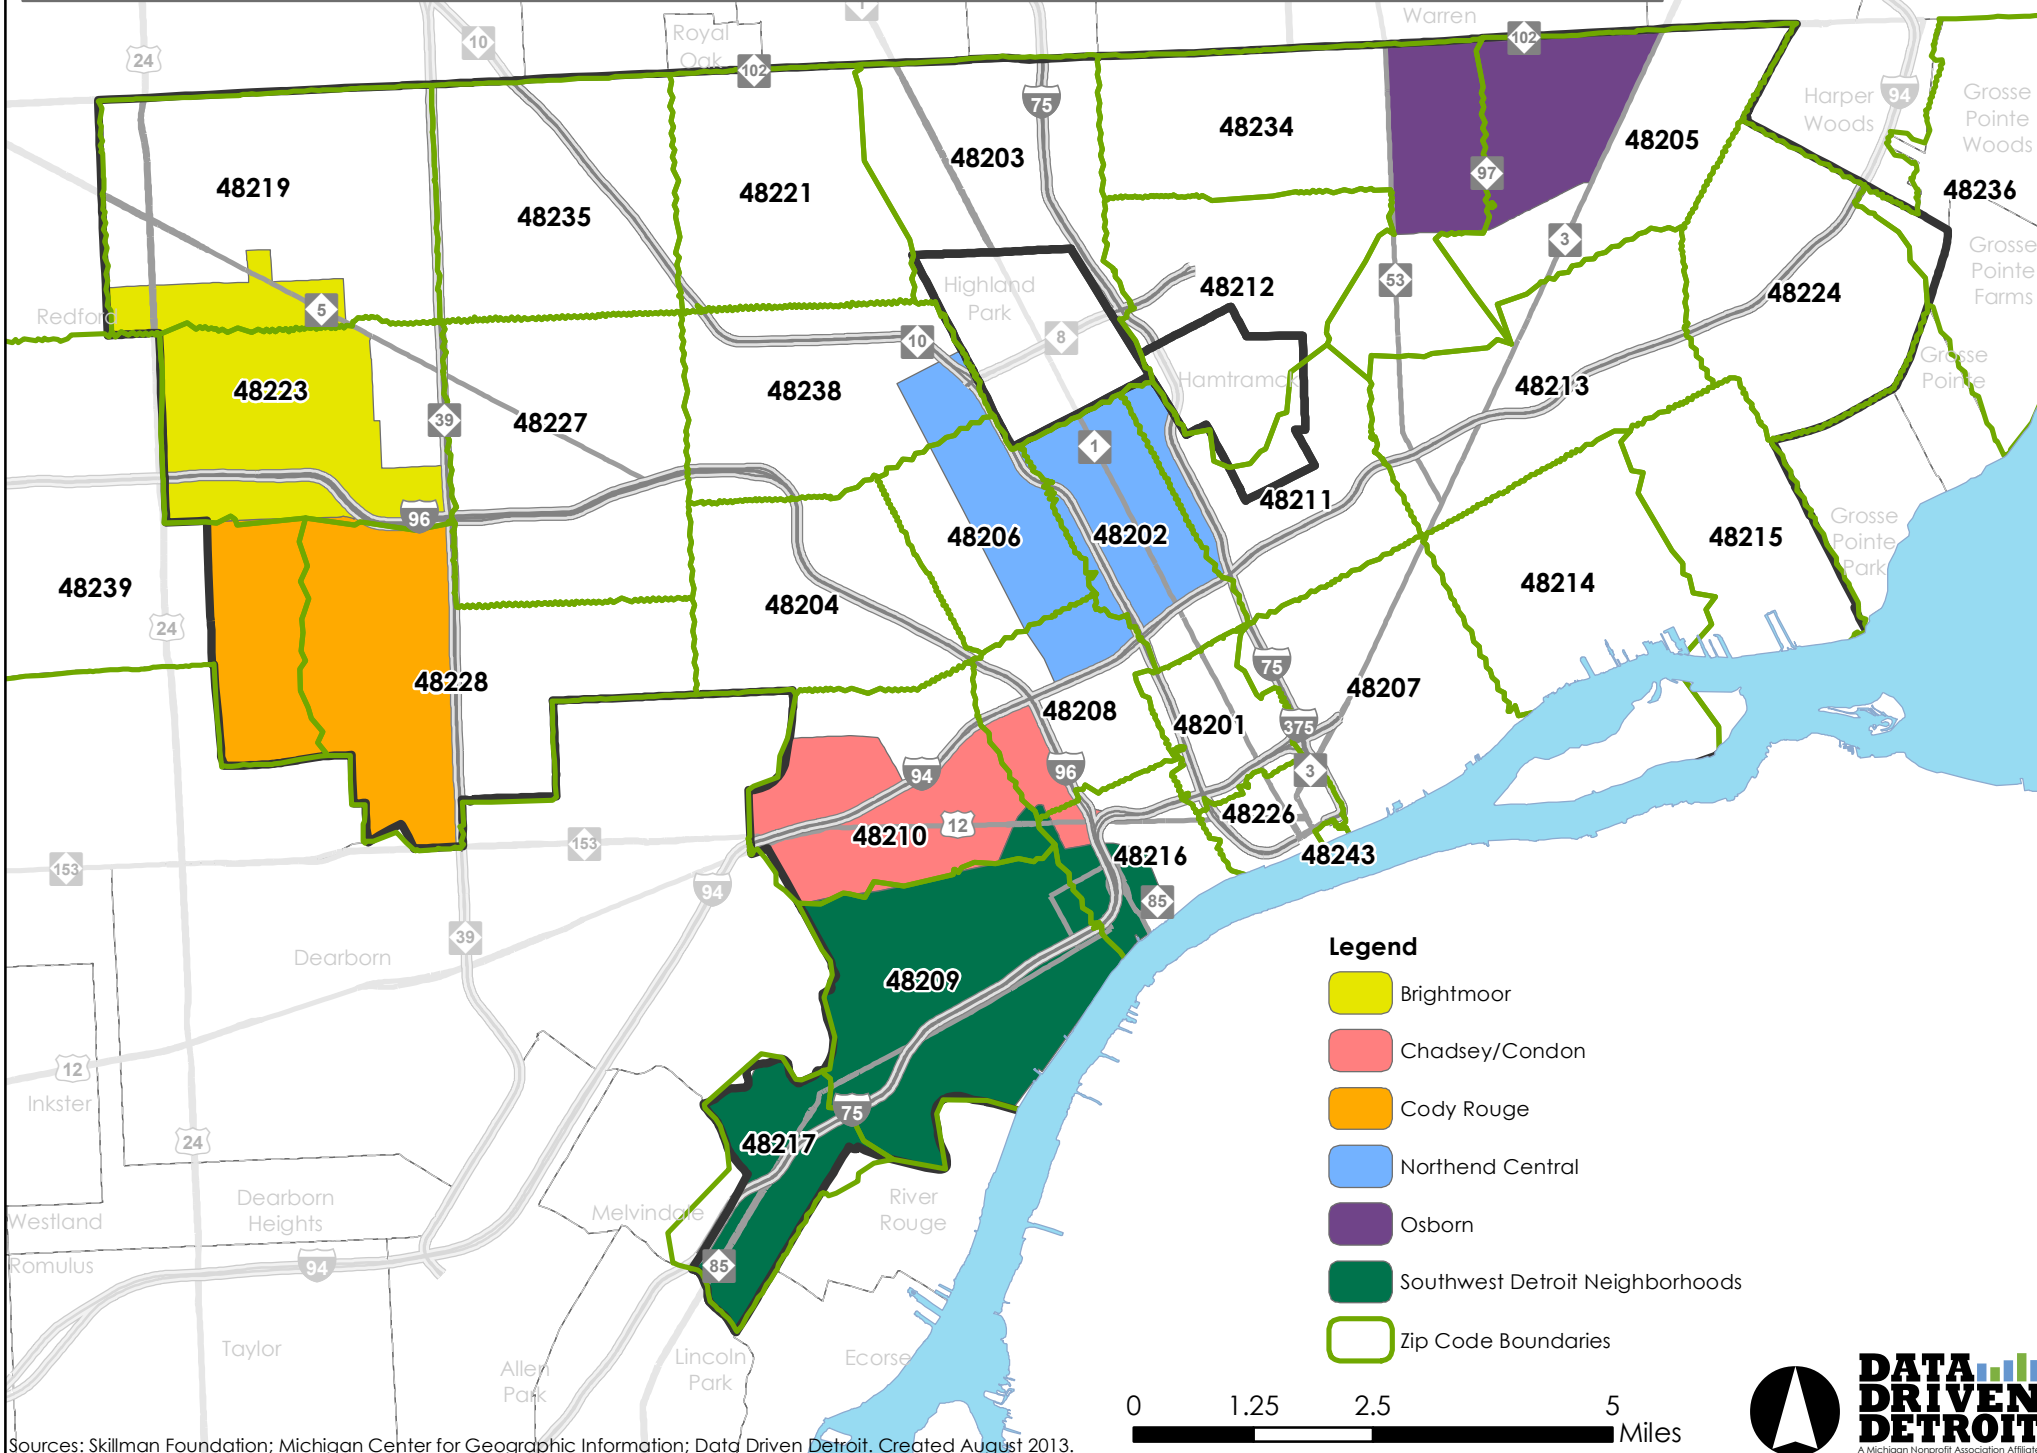

Detroit Zip Codes with Skillman Good Neighborhoods

Legend

- Brightmoor
- Chadsey/Condon
- Cody Rouge
- Northend Central
- Osborn
- Southwest Detroit Neighborhoods
- Zip Code Boundaries

Sources: Skillman Foundation; Michigan Center for Geographic Information; Data Driven Detroit. Created August 2013.