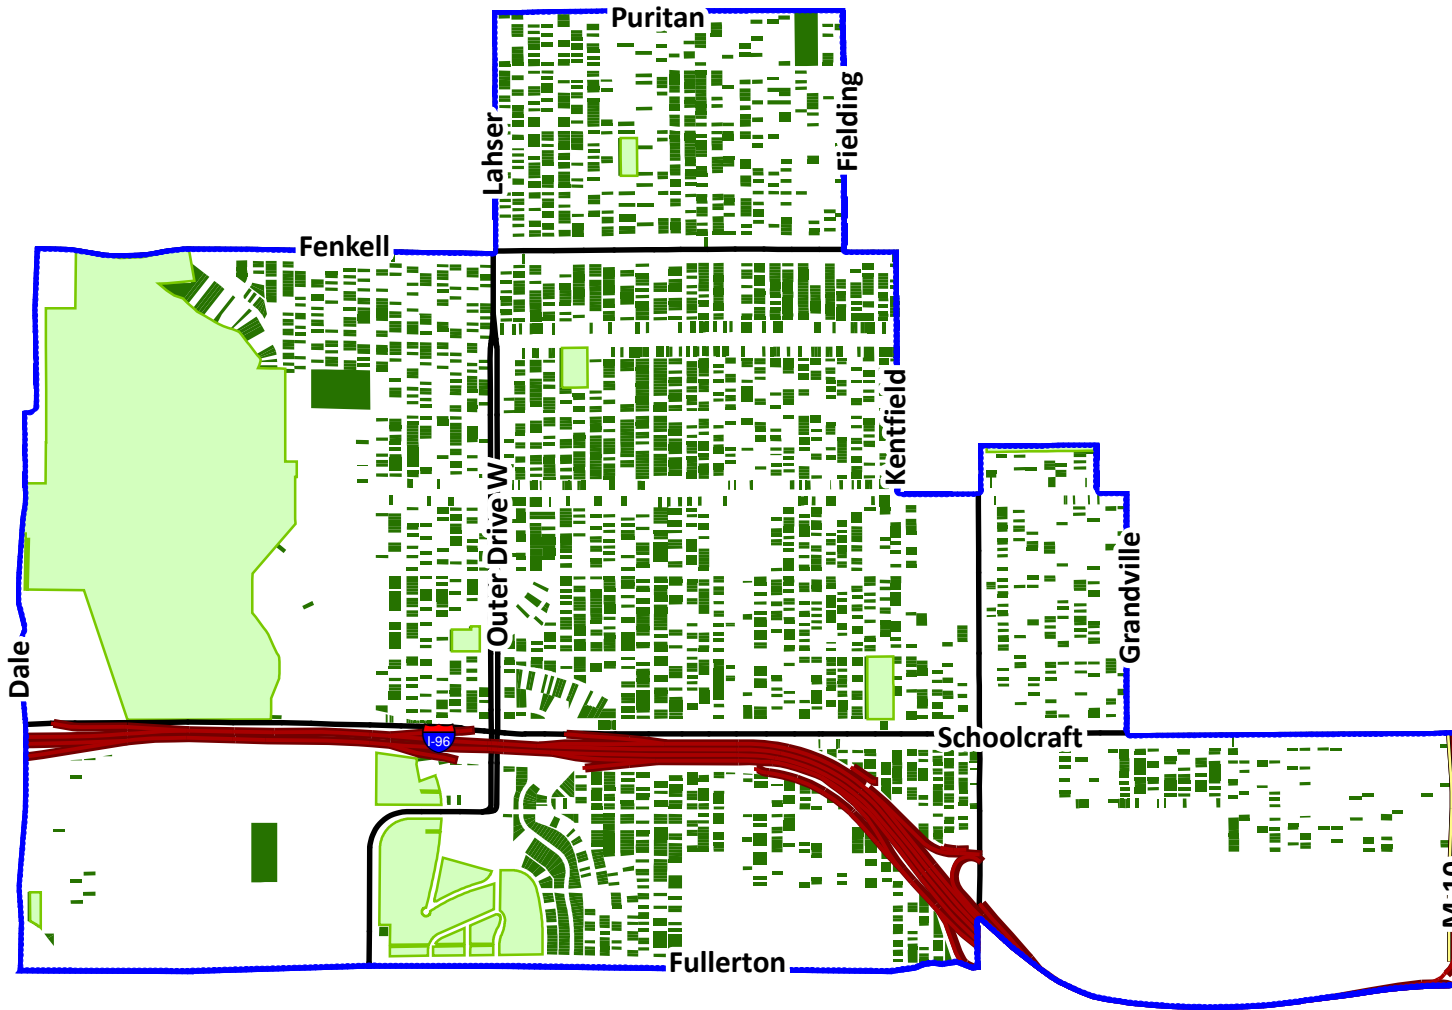

# Vacant Lots with Overlay of City of Detroit Parks Brightmoor Neighborhood, Detroit, Michigan

The Detroit Residential Parcel Survey (DRPS) surveyed predominantly residential parcels. The DRPS also includes vacant lots in neighborhood commercial areas adjacent to residential areas. This map does not include vacant lots in other commercial or industrial areas.

Sources: City of Detroit, P&DD;  
Detroit Residential Parcel Survey;  
Data Driven Detroit. 3/5/2010