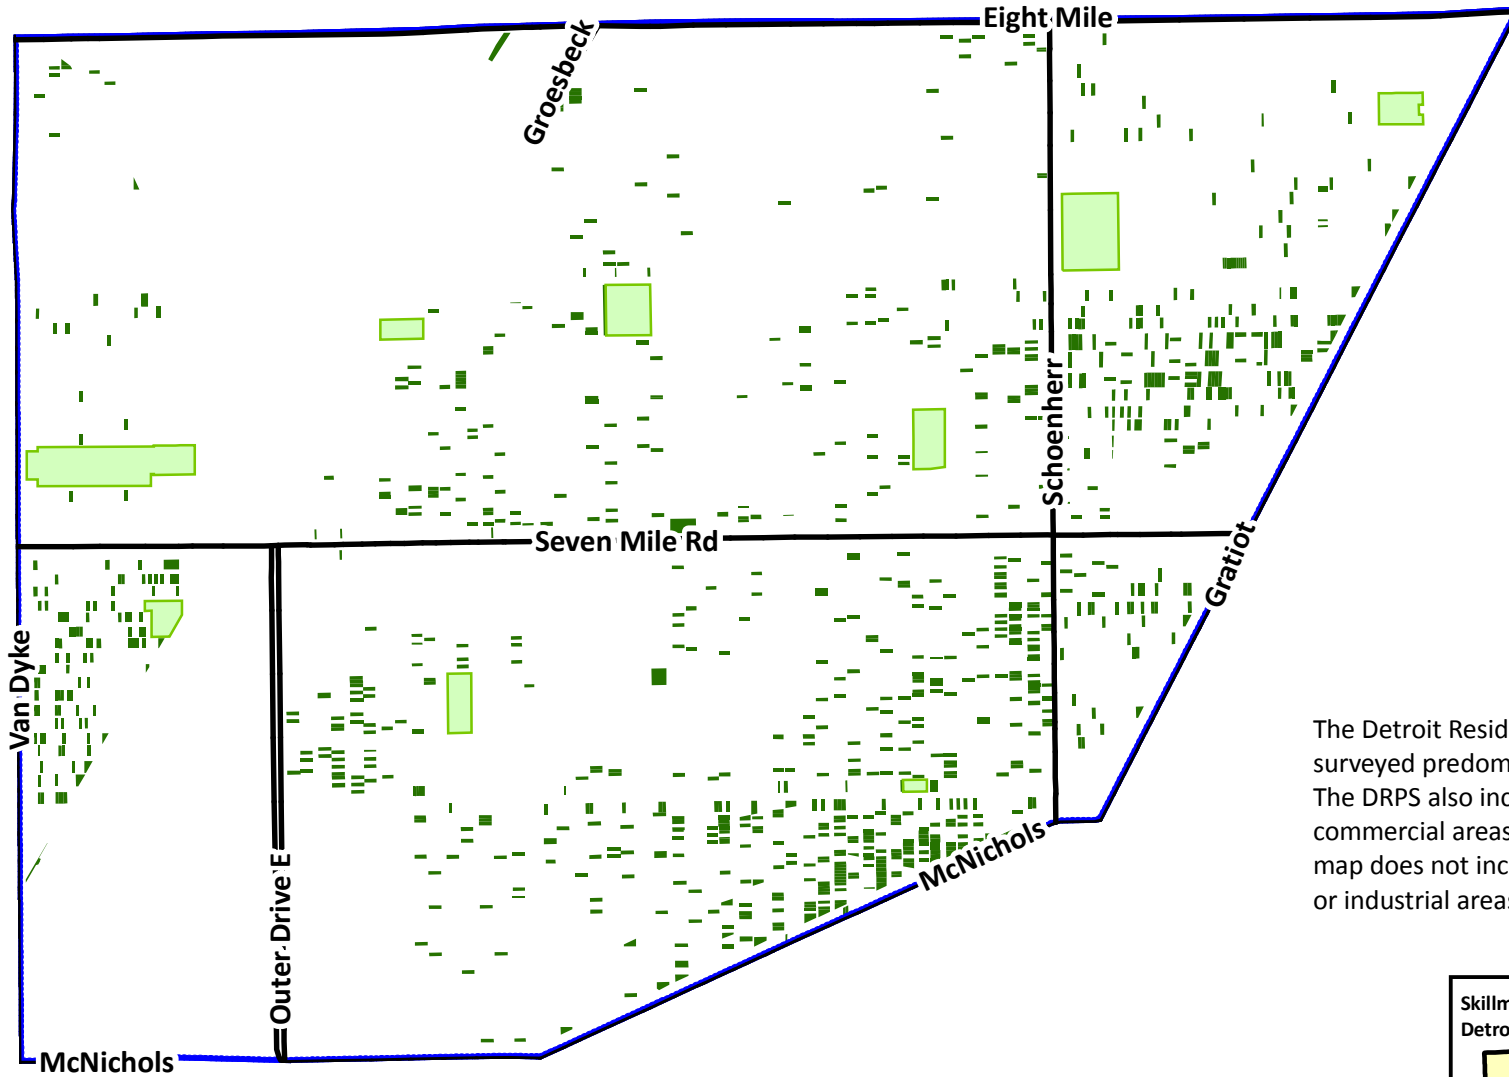

Vacant Lots with Overlay of City of Detroit Parks (2009) Osborn Neighborhood, Detroit, Michigan

The Detroit Residential Parcel Survey (DRPS) surveyed predominantly residential parcels. The DRPS also includes vacant lots in neighborhood commercial areas adjacent to residential areas. This map does not include vacant lots in other commercial or industrial areas.