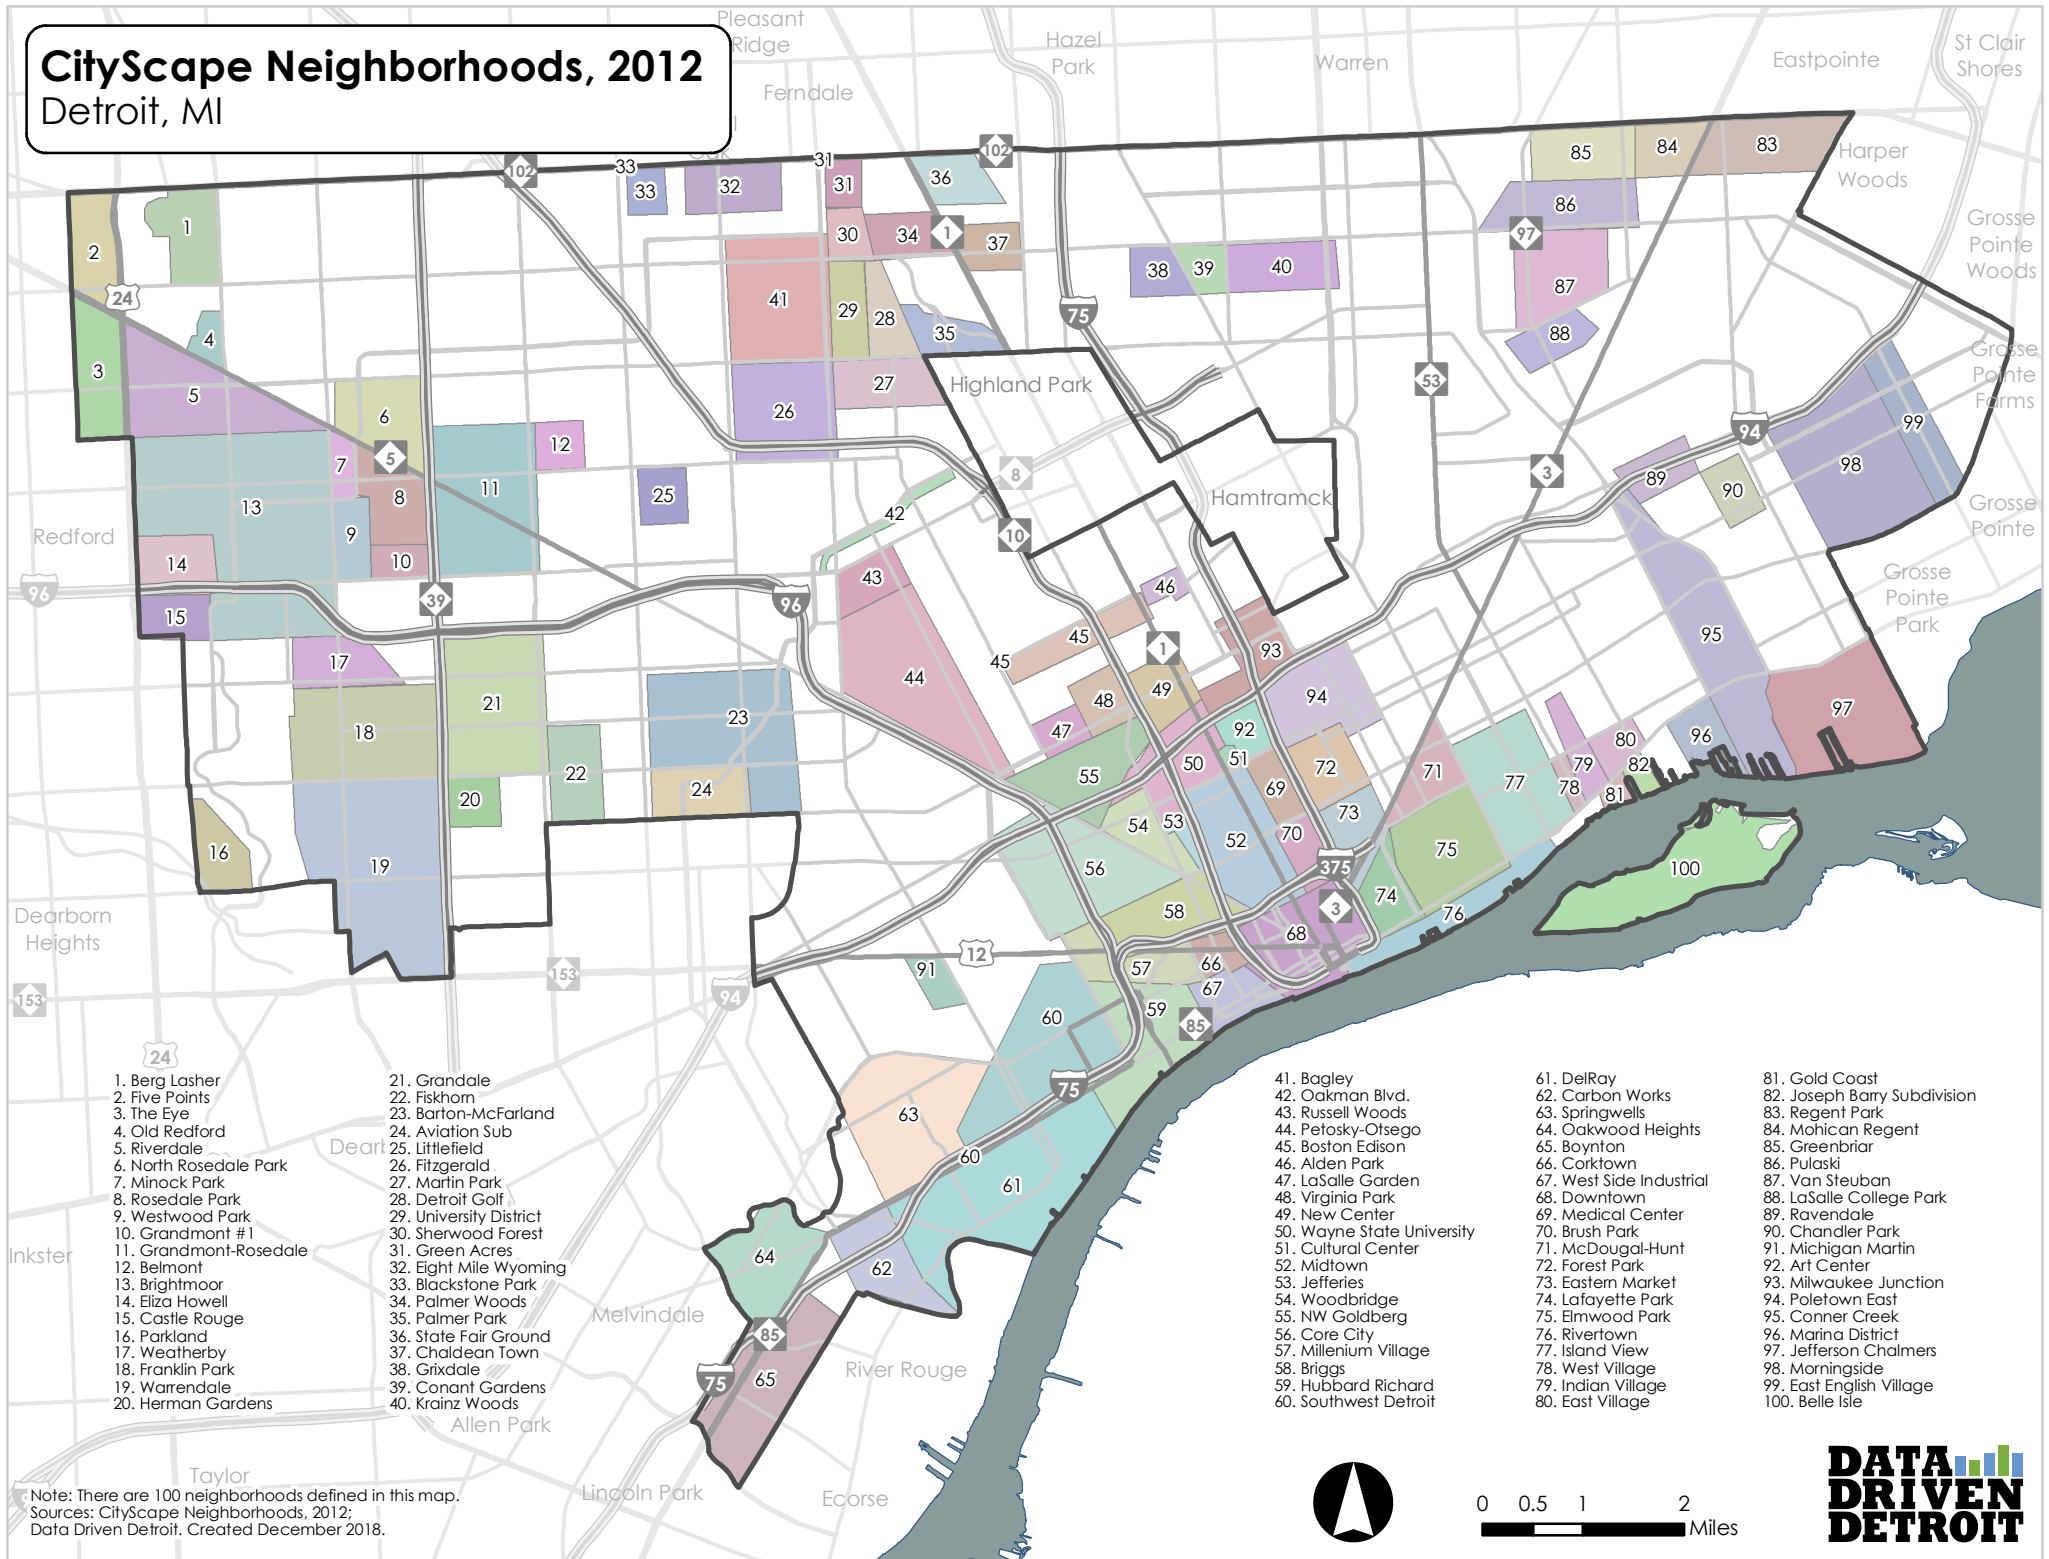

CityScape Neighborhoods, 2012

Detroit, MI

- 1. Berg Lasher
- 2. Five Points
- 3. The Eye
- 4. Old Redford
- 5. Riverdale
- 6. North Rosedale Park
- 7. Minock Park
- 8. Rosedale Park
- 9. Westwood Park
- 10. Grandmont #1
- 11. Grandmont-Rosedale
- 12. Belmont
- 13. Brightmoor
- 14. Eliza Howell
- 15. Castle Rouge
- 16. Parkland
- 17. Weatherby
- 18. Franklin Park
- 19. Warrendale
- 20. Herman Gardens

- 21. Grandale
- 22. Fiskhom
- 23. Barton-McFarland
- 24. Aviation Sub
- 25. Littlefield
- 26. Fitzgerald
- 27. Martin Park
- 28. Detroit Golf
- 29. University District
- 30. Sherwood Forest
- 31. Green Acres
- 32. Eight Mile Wyoming
- 33. Blackstone Park
- 34. Palmer Woods
- 35. Palmer Park
- 36. State Fair Ground
- 37. Chaldean Town
- 38. Grixdale
- 39. Conant Gardens
- 40. Krainz Woods

- 61. DelRay
- 62. Carbon Works
- 63. Springwells
- 64. Oakwood Heights
- 65. Boynnton
- 66. Corktown
- 67. West Side Industrial
- 68. Downtown
- 69. Medical Center
- 70. Brush Park
- 71. McDougal-Hunt
- 72. Forest Park
- 73. Eastern Market
- 74. Lafayette Park
- 75. Elmwood Park
- 76. Rivertown
- 77. Island View
- 78. West Village
- 79. Indian Village
- 80. East Village

Note: There are 100 neighborhoods defined in this map.
 Sources: CityScape Neighborhoods, 2012;
 Data Driven Detroit. Created December 2018.

0 0.5 1 2 Miles