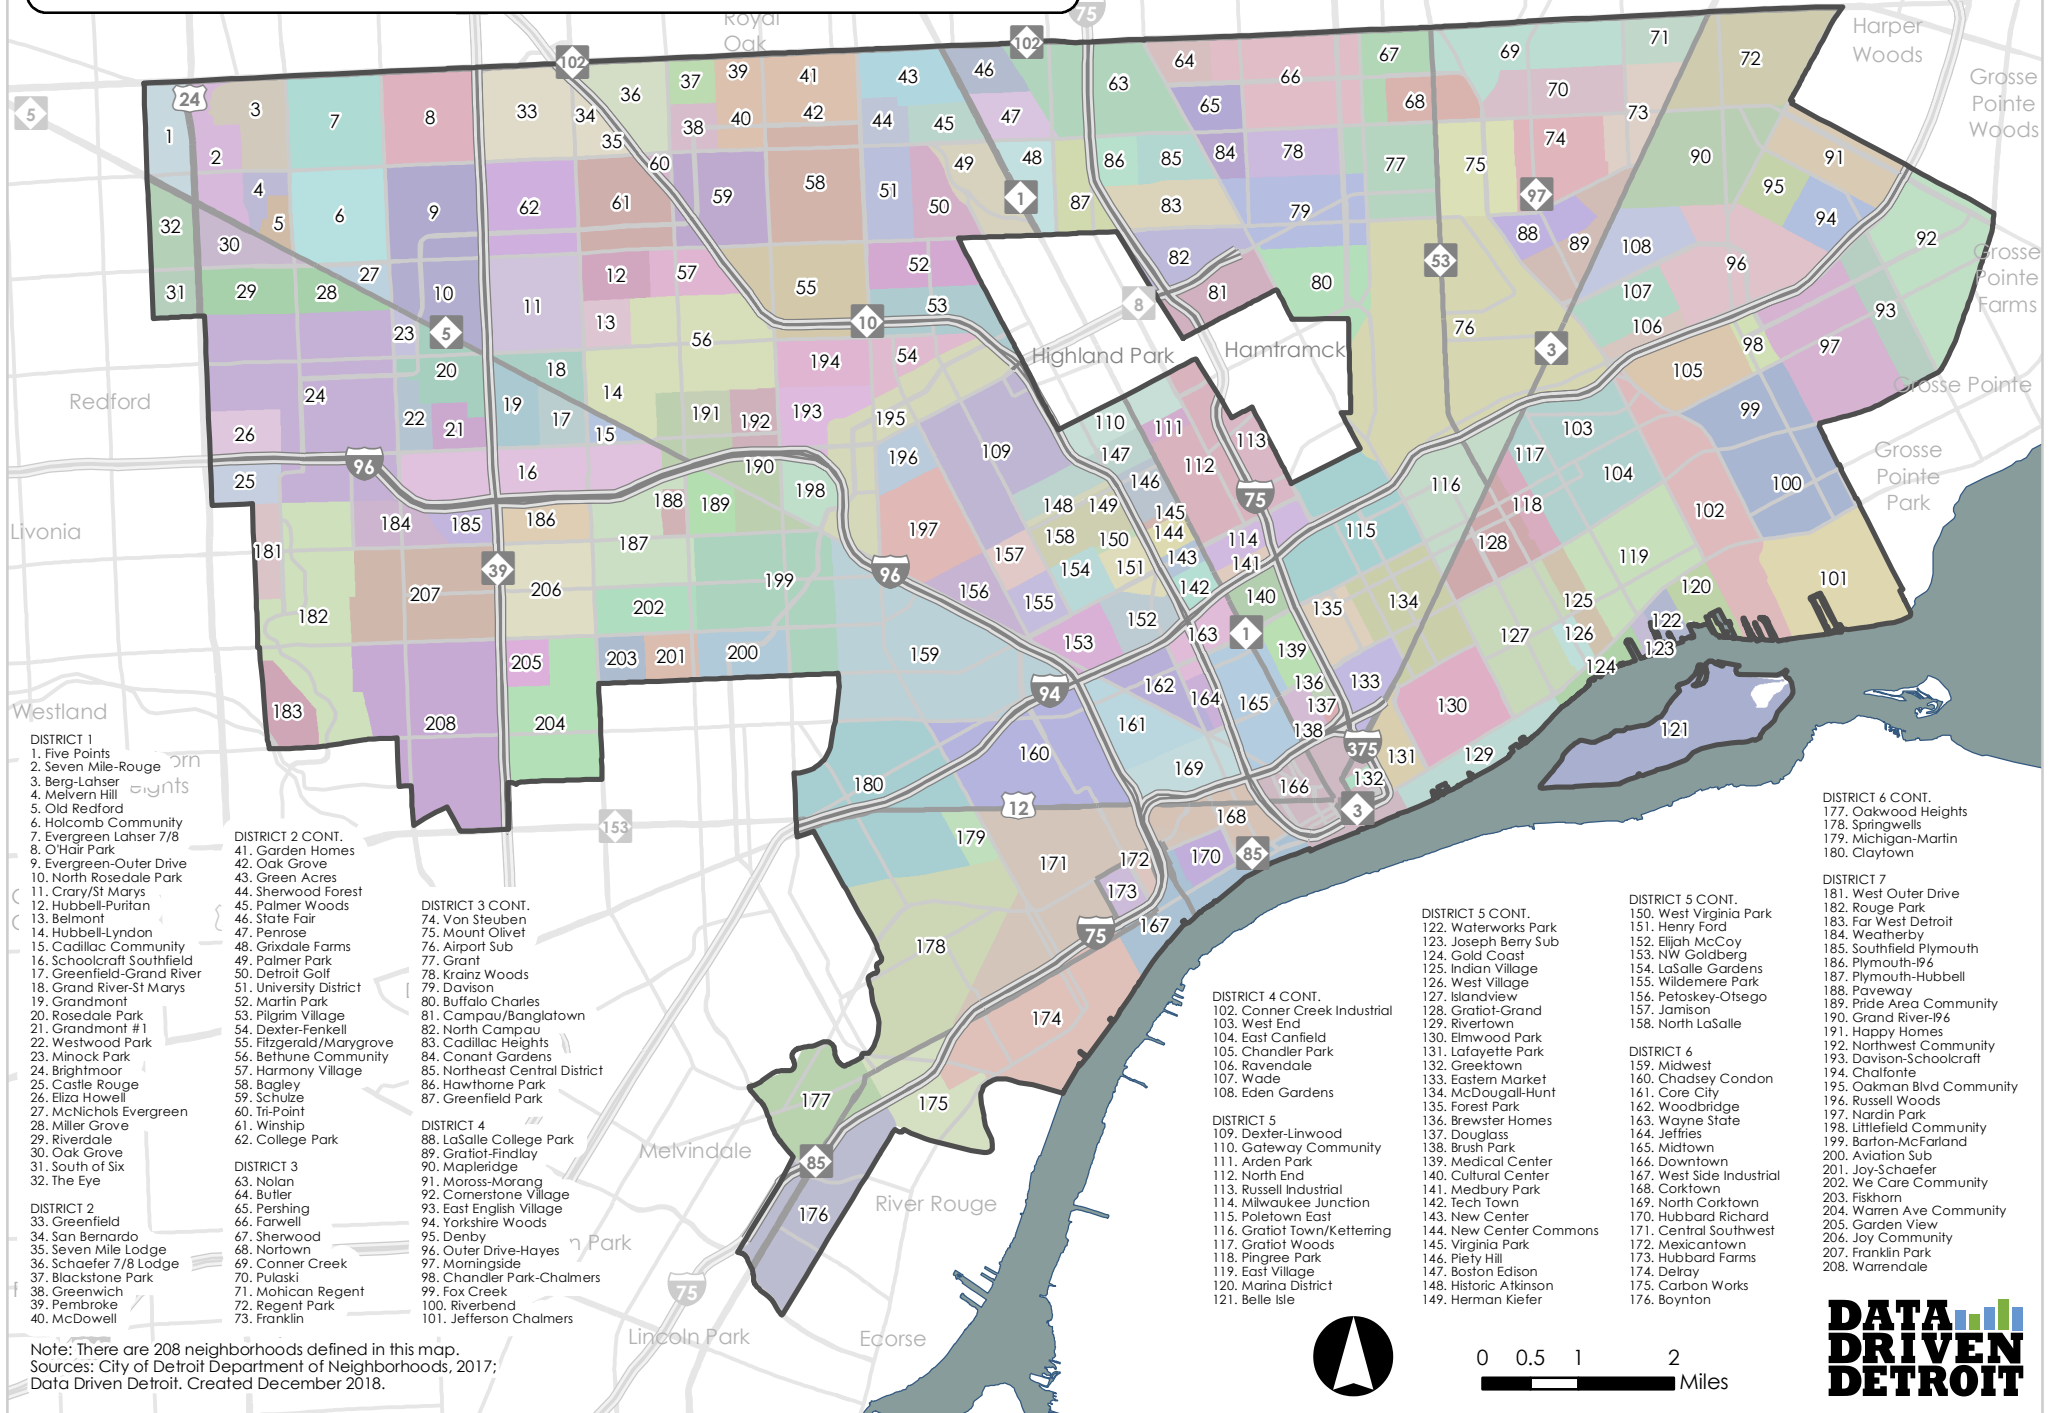

Detroit Land Band Authority Neighborhoods, 2017

Detroit, MI

1. **DISTRICT 1**
1. Five Points
  2. Seven Mile-Rouge
  3. Berg-Lahser
  4. Melvorn Hill
  5. Old Redford
  6. Holcomb Community
  7. Evergreen Lahser 7/8
  8. O'Hair Park
  9. Evergreen-Outer Drive
  10. North Rosedale Park
  11. Crary/St Marys
  12. Hubbell-Puritan
  13. Belmont
  14. Hubbell-Lyndon
  15. Cadillac Community
  16. Schoolcraft Southfield
  17. Greenfield-Grand River
  18. Grand River-St Marys
  19. Grandmoor
  20. Rosedale Park
  21. Grandmoor #1
  22. Westwood Park
  23. Minock Park
  24. Brightmoor
  25. Castle Rouge
  26. Eliza Howell
  27. McNichols Evergreen
  28. Miller Grove
  29. Riverdale
  30. Oak Grove
  31. South of Six
  32. The Eye

1. **DISTRICT 2 CONT.**
1. Garden Homes
  2. Oak Grove
  3. Green Acres
  4. Sherwood Forest
  5. Palmer Woods
  6. State Fair
  7. Penrose
  8. Grixdale Farms
  9. Palmer Park
  10. Detroit Golf
  11. University District
  12. Martin Park
  13. Pilgrim Village
  14. Dexter-Fenkell
  15. Fitzgerald/Marygrove
  16. Bethune Community
  17. Harmony Village
  18. Bagley
  19. Schulze
  20. Tri-Point
  21. Winship
  22. College Park

1. **DISTRICT 3 CONT.**
1. Von Steuben
  2. Mount Olivet
  3. Airport Sub
  4. Grant
  5. Krausz Woods
  6. Davison
  7. Buffalo Charles
  8. Campau/Banglatown
  9. North Campau
  10. Cadillac Heights
  11. Conant Gardens
  12. Northeast Central District
  13. Hawthorne Park
  14. Greenfield Park
3. **DISTRICT 4**
1. LaSalle College Park
  2. Gratiot-Findlay
  3. Moross-Morang
  4. Cornerstone Village
  5. East English Village
  6. Yorkshire Woods
  7. Denby
  8. Outer Drive-Hayes
  9. Morningside
  10. Chandler Park-Chalmers
  11. Pulaski
  12. Mohican Regent
  13. Riverbend
  14. Jefferson Chalmers

1. **DISTRICT 5**
1. Dexter-Linwood
  2. Gateway Community
  3. Arden Park
  4. North End
  5. Russell Industrial
  6. Milwaukee Junction
  7. Poletown East
  8. Gratiot Town/Kettering
  9. Gratiot Woods
  10. Pingree Park
  11. East Village
  12. Marina District
  13. Belle Isle

1. **DISTRICT 4 CONT.**
1. Conner Creek Industrial
  2. West End
  3. East Canfield
  4. Chandler Park
  5. Revendale
  6. Wade
  7. Eden Gardens

1. **DISTRICT 6 CONT.**
1. Oakwood Heights
  2. Springwells
  3. Michigan-Martin
  4. Claytown

1. **DISTRICT 5 CONT.**
1. West Virginia Park
  2. Joseph Berry Sub
  3. LaSalle Gardens
  4. Wildemere Park
  5. Petoskey-Otsego
  6. Jamison
  7. North LaSalle
3. **DISTRICT 6**
1. Midwest
  2. Chadsey Condon
  3. Core City
  4. Woodbridge
  5. Wayne State
  6. Jeffries
  7. Midtown
  8. Downtown
  9. West Side Industrial
  10. Corktown
  11. North Corktown
  12. Hubbard Richard
  13. Central Southwest
  14. Mexicantown
  15. Hubbard Farms
  16. Delray
  17. Carbon Works
  18. Boytnton

1. **DISTRICT 7**
1. West Outer Drive
  2. Rouge Park
  3. Far West Detroit
  4. Weatherby
  5. Southfield Plymouth
  6. Plymouth-96
  7. Plymouth-Hubbell
  8. Paveway
  9. Pride Area Community
  10. Grand River-96
  11. Happy Homes
  12. Davison-Schoolcraft
  13. Chalfonte
  14. Oakman Blvd Community
  15. Russell Woods
  16. Nardin Park
  17. Littlefield Community
  18. Barton-McFarland
  19. Aviation Sub
  20. Joy-Schaefer
  21. We Care Community
  22. Fishom
  23. Warren Ave Community
  24. Garden View
  25. Joy Community
  26. Franklin Park
  27. Warrendale

Note: There are 208 neighborhoods defined in this map.
Sources: City of Detroit Department of Neighborhoods, 2017;
Data Driven Detroit. Created December 2018.